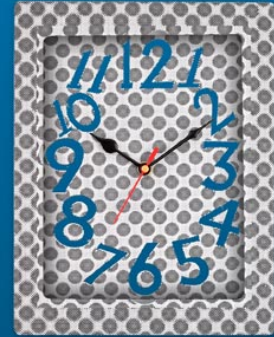

Best Viewed in
Landscape Mode

Category W

Wall Clocks

3D wall clock (5R size) - W 04 (merges with wall colour)

- 3D depth illusion now for your wall!
- Gives the illusion of being 5-6 inches inside the wall, while being super thin

Laser cut clear numbers; takes the color/design on the background and merges with your wall

- Totally unique concept, for the first time in India
- Comes in a special packing for easy transport

Available in 3 attractive colors