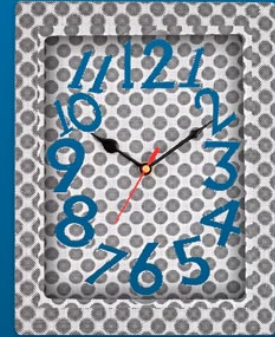

Best Viewed in
Landscape Mode

Category W

Wall Clocks

3D wall clock (5R size) - W 04 (merges with wall colour)

- 3D depth illusion now for your wall!
- Gives the illusion of being 5-6 inches inside the wall, while being super thin

Laser cut clear numbers; takes the color/design on the background and merges with your wall

- Totally unique concept, for the first time in India
- Comes in a special packing for easy transport

Available in 3 attractive colors