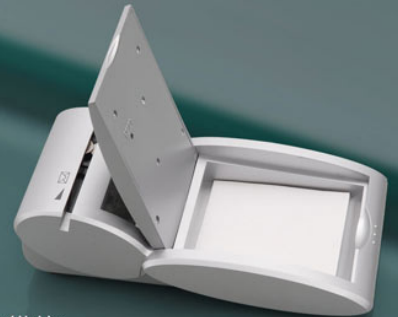

Best Viewed in
Landscape Mode

Category T

Calculators & World Timers

World Time Clock - T 10 with motorized letter opener

- LCD Calculator
- World Time Clock
- Day, Date, Time, Alarm
- Notepad Holder
- Motorized Letter Opener
- Ample Branding Space

Branding Space

LCD Calculator

Notepad Holder

Motorized Letter Opener

World Time Clock - T 11

With LED Torch

- World Time Clock
- LED Torch
- Coloured LCD Screen
- Clock with Alarm
- Backlight

3 LED Torch

Control Panel

Snooze/Backlight Button

Available in Three Colours

Full Rubberised Finish

Black

White

World Time Dial

World Time Clock : LED Torch : Temperature : Alarm : Day : Date : Time

Flip calculator with clock and temperature - T 14 (with 8 digit calculator on back)

- Large display Clock with Alarm clock, Date, Day and Temperature display
- Just flip over to use the 8 digit calculator at the back
- Efficient designing, fitting two things in a small area
- Excellent branding area